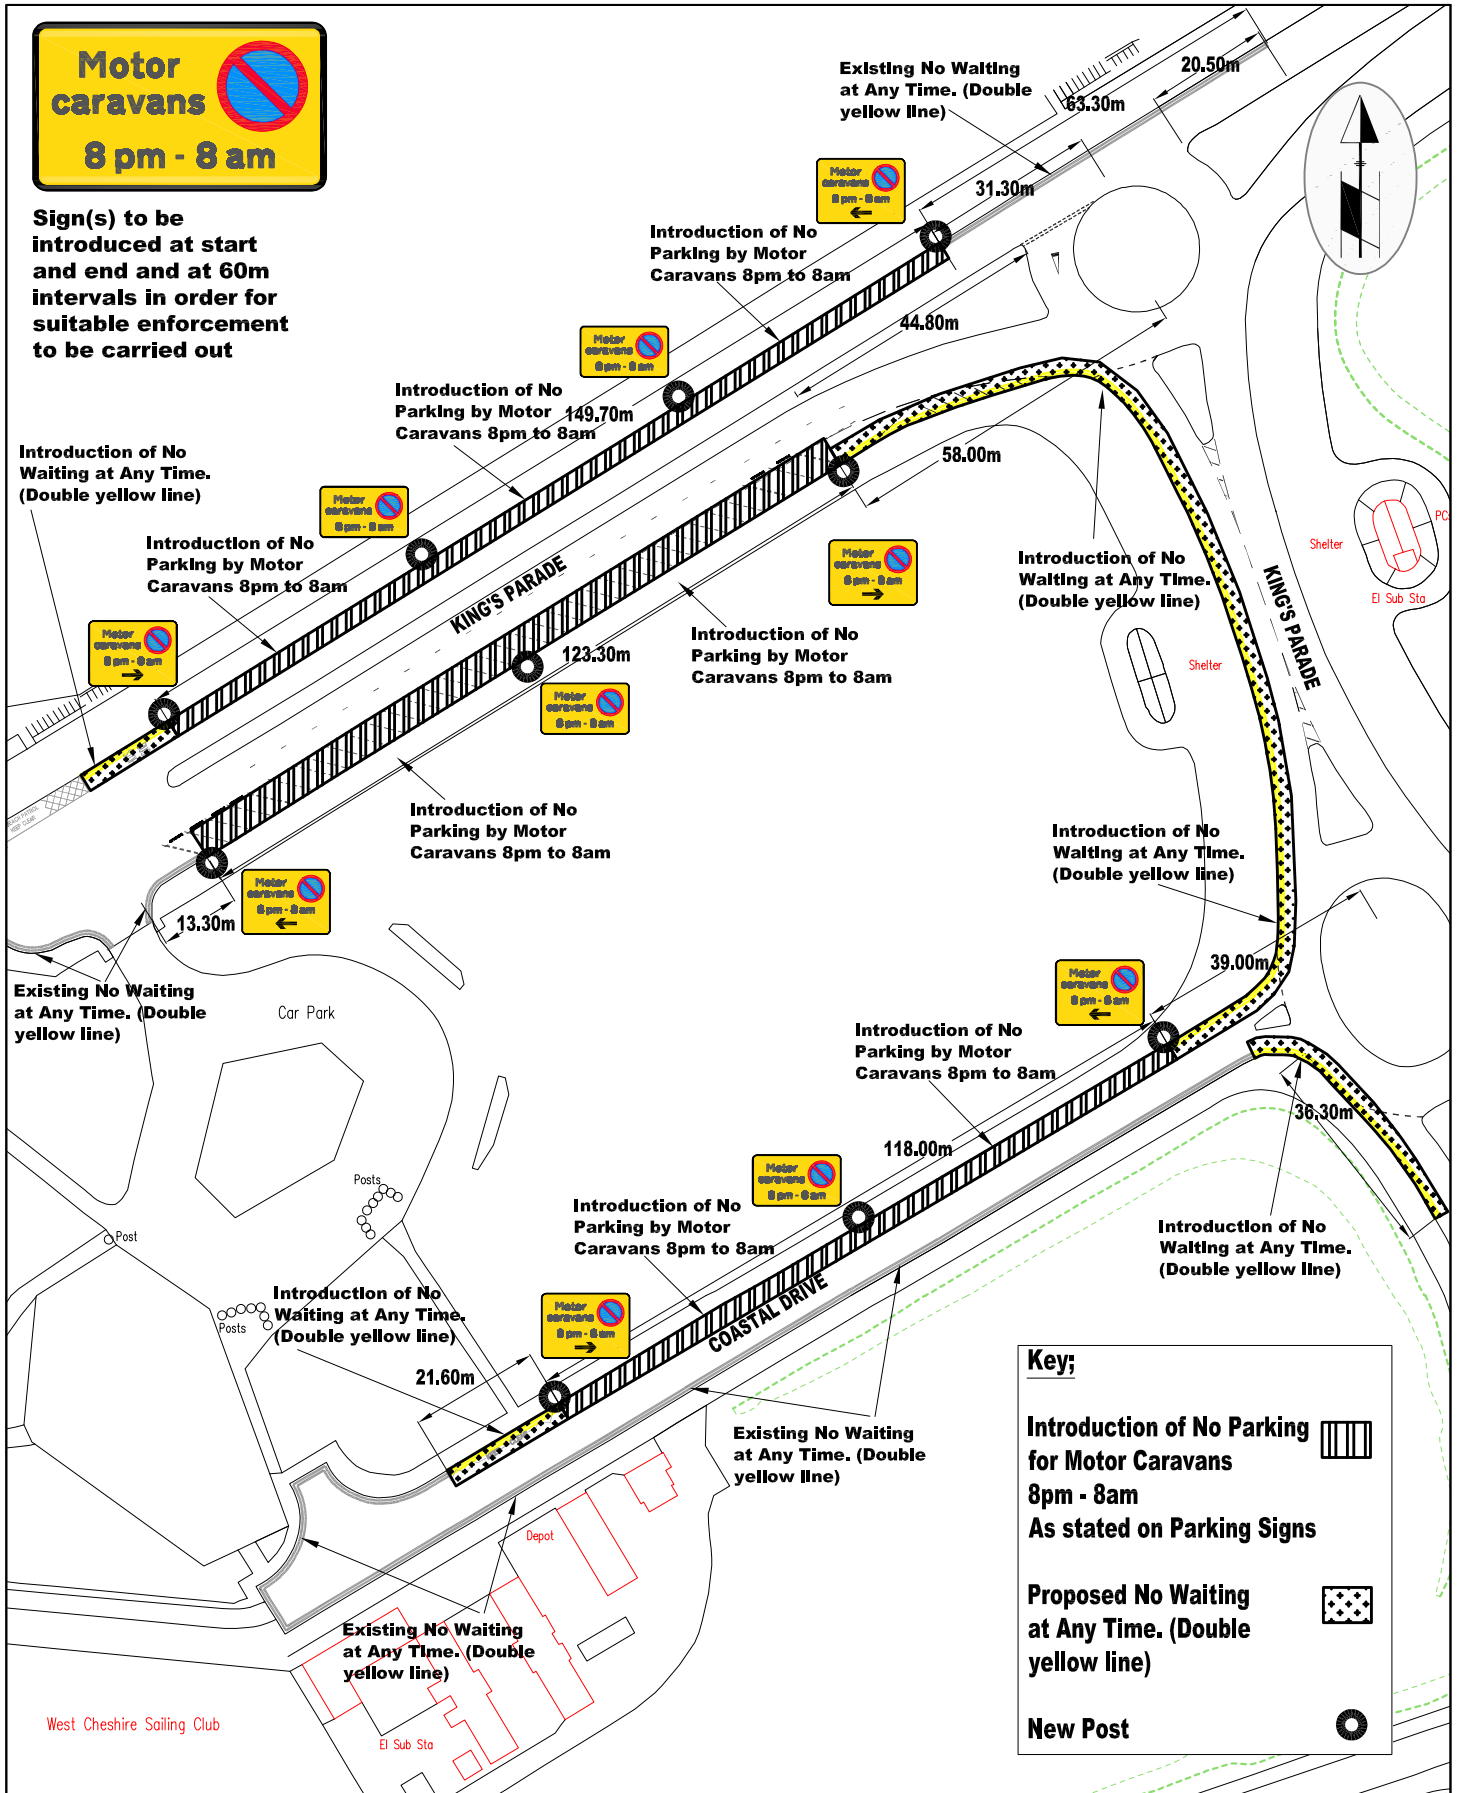

Sign(s) to be introduced at start and end and at 60m intervals in order for suitable enforcement to be carried out

Key;

- Introduction of No Parking for Motor Caravans 8pm - 8am As stated on Parking Signs
- Proposed No Waiting at Any Time. (Double yellow line)
- New Post

WIRRAL
Kings Parade / Coastal Drive, Wallasey
Proposed Experimental Order for the Prohibition of Motor Caravans (Wallasey Ward)

SCALE 1:500	DRAWN DJK	CHECKED CA	AUTHORISED CA
--------------------	------------------	-------------------	----------------------

Delivery Services
 PO Box 290 Brighton Street Wallasey Wirral CH27 9FQ
 © Crown copyright and database rights 2018 Ordnance Survey 100019803
 You are not permitted to copy, sub-license, distribute or sell any of this data to third parties in any form